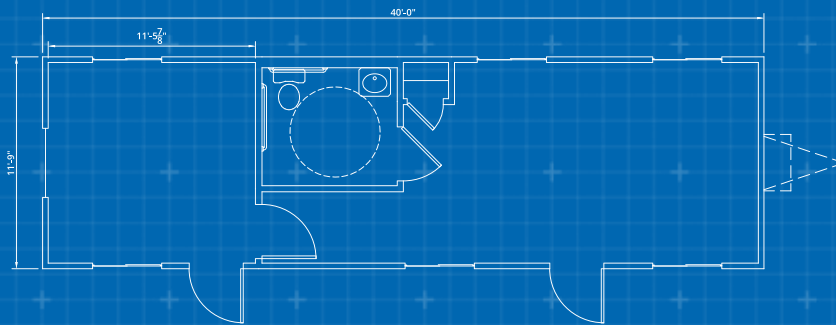

44' x 12' OFFICE TRAILER

In addition to your office solution, we can provide additional products and services that complete your space- creating a more productive, comfortable, and safe work environment.

CUSTOMIZATION

- Steps & Ramps
- Furniture & Appliances
- Technology
- Site Services
- Loss Protection

Dimensions

44' Long (including hitch)
40' Box size
12' Wide
8' Ceiling height

Exterior Finish

Aluminum or wood siding
I-Beam Frame
Standard drip rail gutters